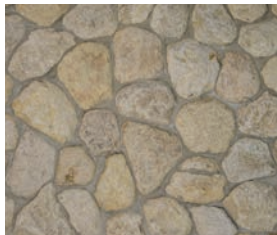

Square + Rectangular

CONNECTICUT TAN

Ashlar

Ledge stone

Mosaic

Round

Square + Rectangular

GREEN MOUNTAIN