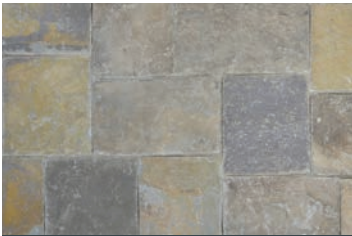

Square + Rectangular