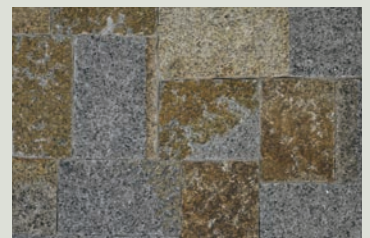

Mosaic

Square + Rectangular

WHITE MOUNTAIN

Round

Bluestone | Strips

Heritage Tan | Pillowed Square + Rectangular

SPECIALTY STONE

Phaneuf Stone offers custom specialty stone all harvested locally in New England. These stone types are the perfect accent for projects that require something more unique.

BLUESTONE

Ashlar

HERITAGE TAN

Pillowed Square + Rectangular

RECLAIMED THIN BRICK

Antique Red Brick Veneer

ROCKPORT

Square + Rectangular