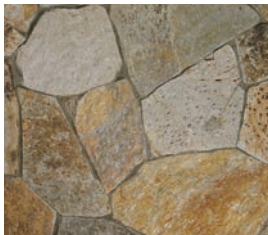

Square + Rectangular

CONNECTICUT TAN

Ashlar

Ledge stone

Mosaic

Round

Square + Rectangular

GREEN MOUNTAIN