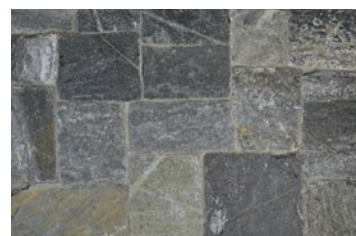

BLUE MOUNTAIN

Ashlar

Mosaic

Square + Rectangular

CONNECTICUT GRAY

Ashlar

Ledgestone

Mosaic